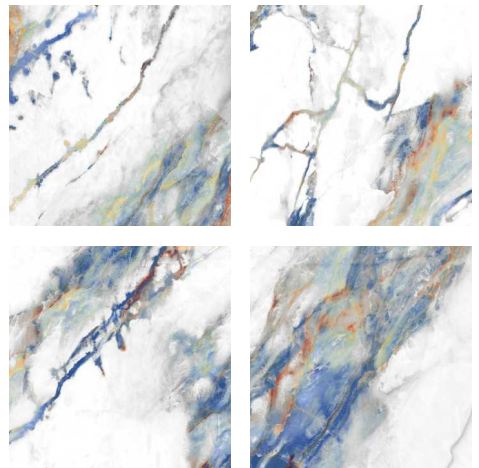

Size : 600x600mm

Finish : Glossy

Remdoms : 6