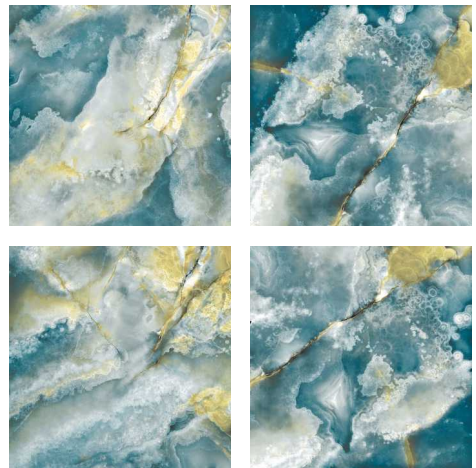

Size : 600x600mm

Finish : Glossy

Remdoms : 8