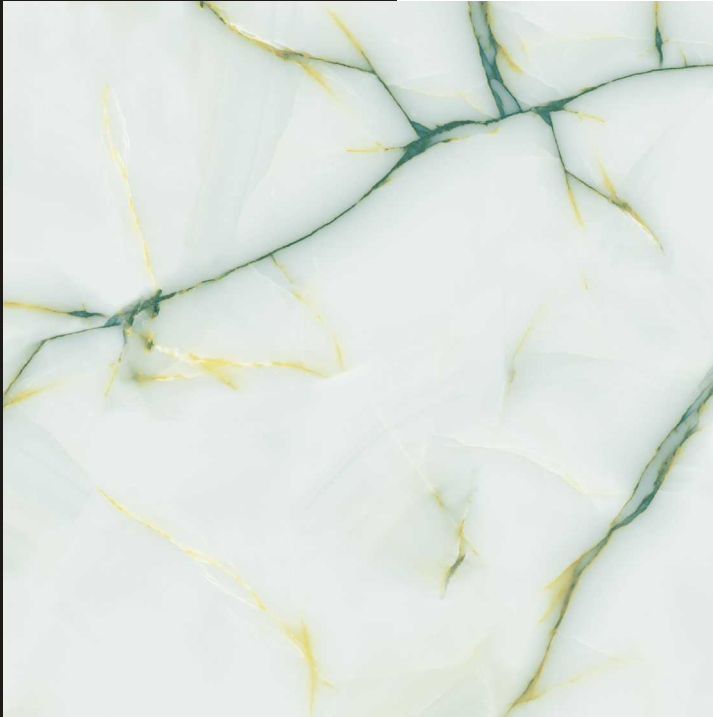

BATIC GREEN