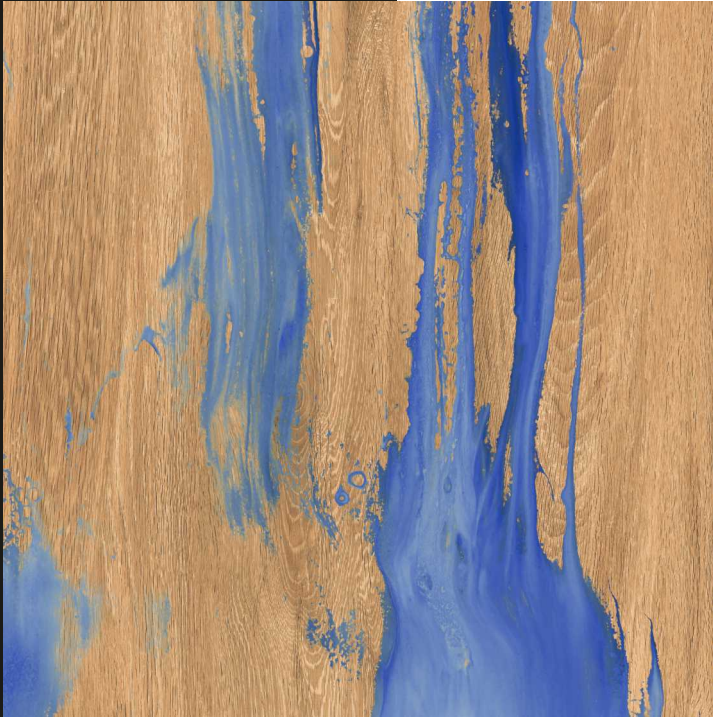

GLOSSY

BRICAL & VENEZULLA

600X600MM

Wall Use Tiles : BRICAL AQUA
Floor Use Tiles : VENEZULLA GREEN

Rainbow
COLLECTION

COLORICA BLUE

Size : 600x600mm

Finish : Glossy