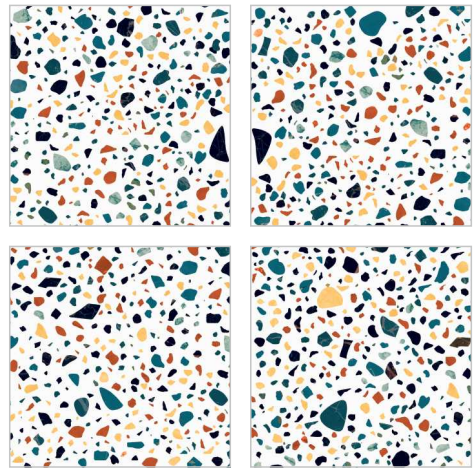

Size : 600x600mm

Finish : Glossy

Remdoms : 4