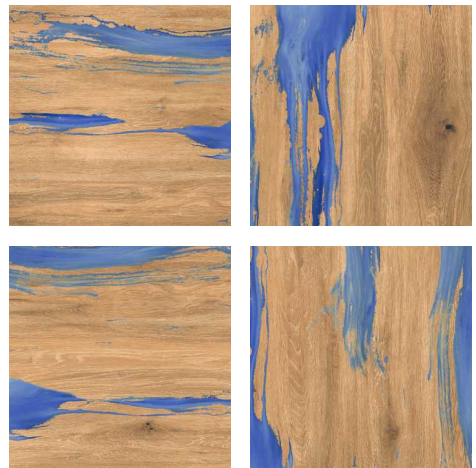

Size : 600x600mm

Finish : Glossy

Remdoms : 6