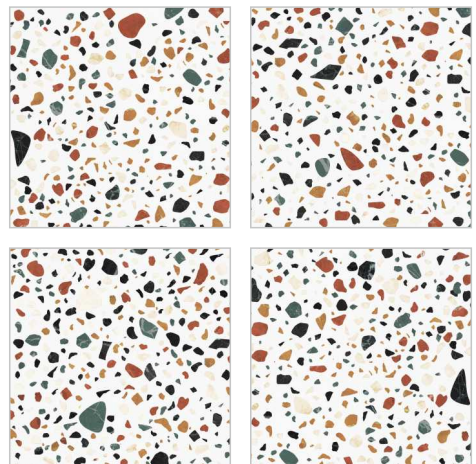

Remdoms : 4

TROPICAL STONE MULTY

Size : 600x600mm

Finish : Glossy

Remdoms : 4

GLOSSY

TROPICAL & VENEZULLA

600X600MM