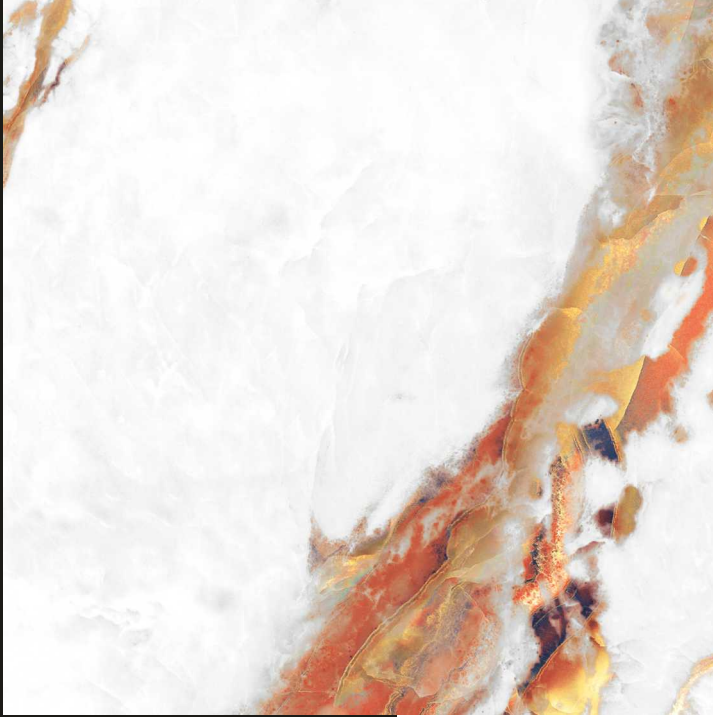

CRYSTA RED

Size : 600x600mm

Finish : Glossy

Remdoms : 6