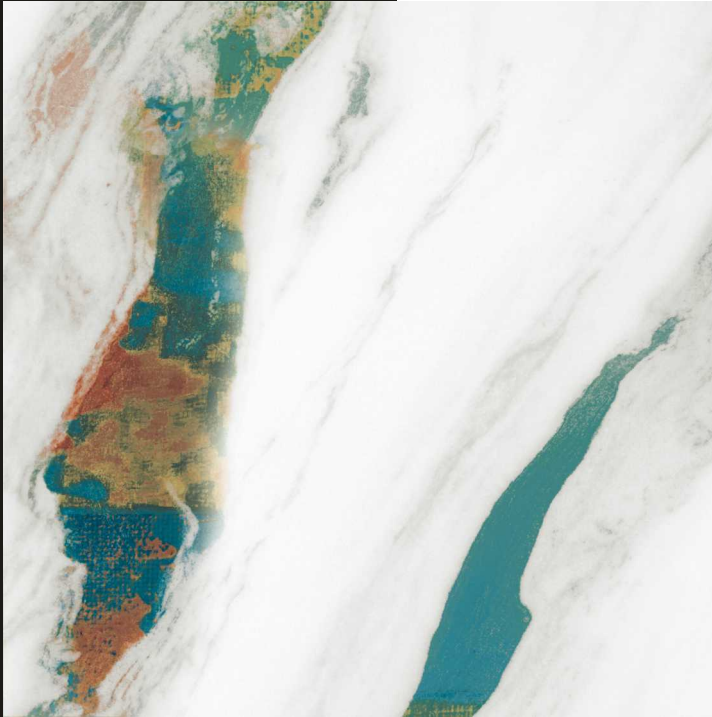

ZANIBAR AQUA