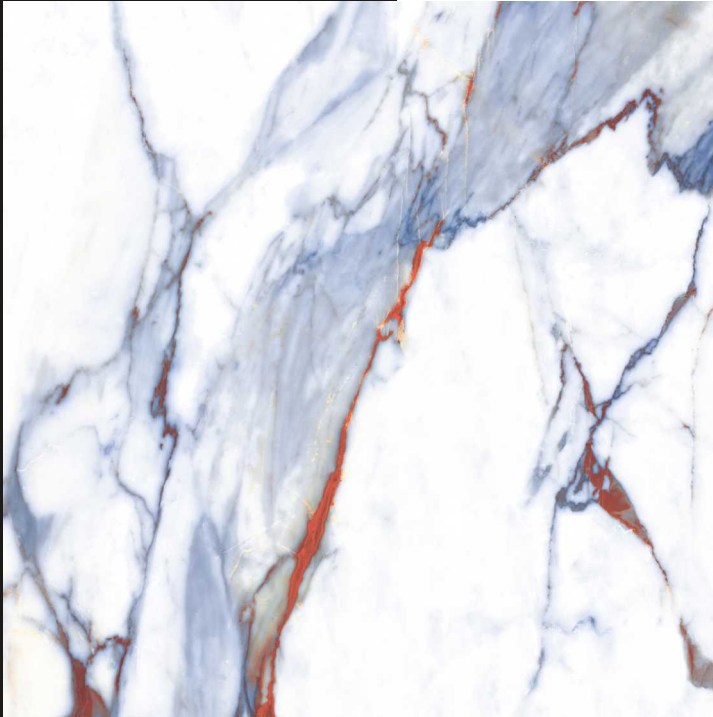

VENEZULLA BLUE