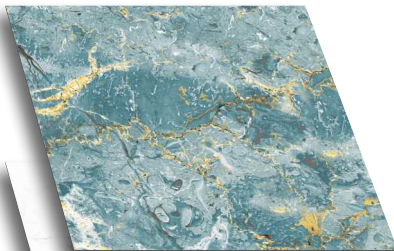

gle
-am

Rainbow
COLLECTION

60 - X - 60

Rainbow

COLLECTION

The rainbow series beautifully captures the uniqueness of natural materials such as marble, onyx, granite, and other luxurious stones. Famous for its luxe and stunning textures, not only does this collection add a timeless charm, but flawlessly injects elegance and personality into the space. So, if you're someone who appreciates the finer things in life, choose this rich and magnificent collection for your next project.