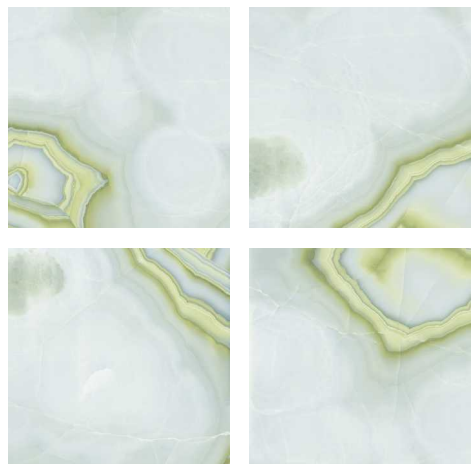

Size : 600x600mm

Finish : Glossy

Remdoms : 10