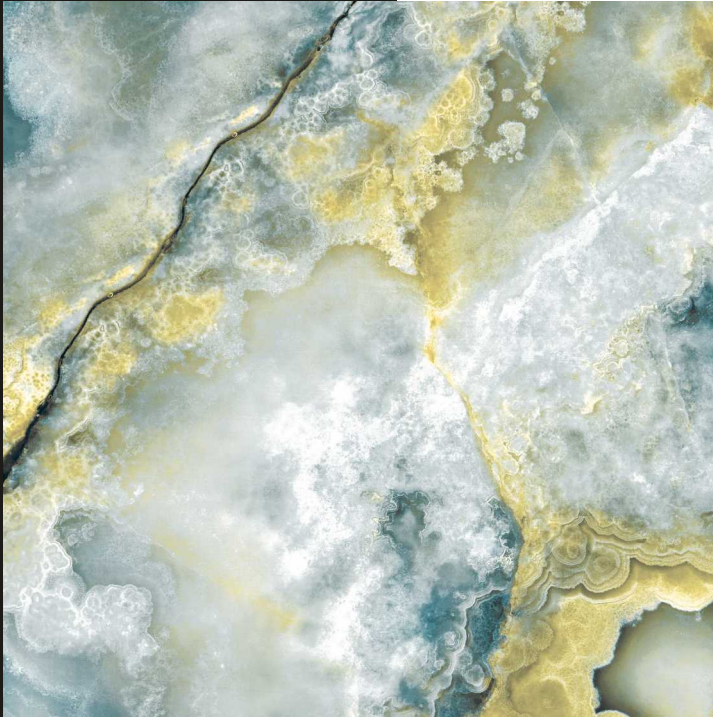

LUMIYA AQUA