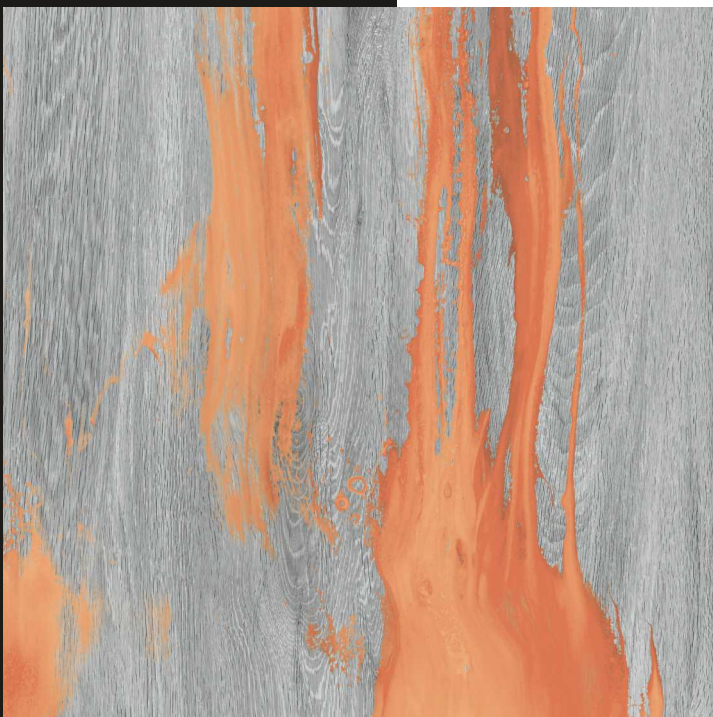

COLORICA ORANGE