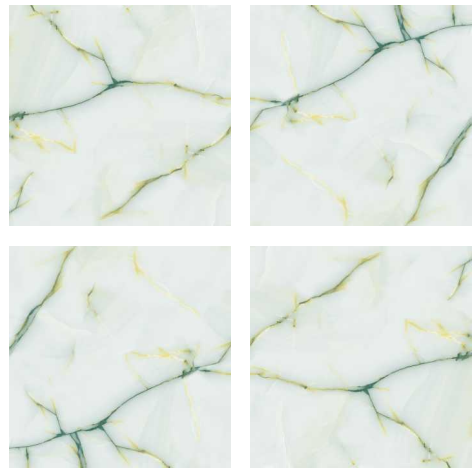

600X600MM

Wall Use Tiles : ATHENA GREEN
Floor Use Tiles : ATHENA GREEN

Rainbow
COLLECTION

BATIC GREEN

Size : 600x600mm

Finish : Glossy

Remdoms : 2

BATIC RED