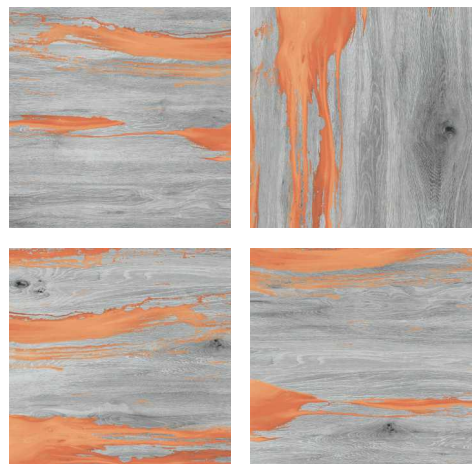

Size : 600x600mm

Finish : Glossy

Remdoms : 6