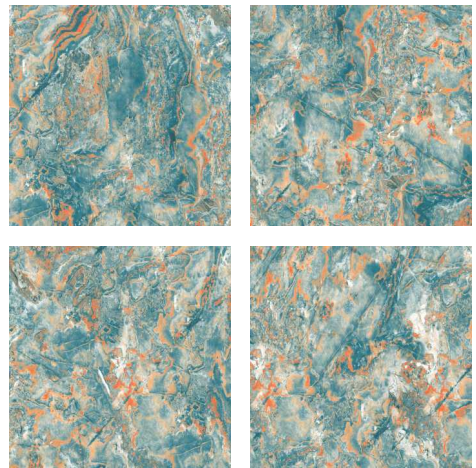

Size : 600x600mm

Finish : Glossy

Remdoms : 5