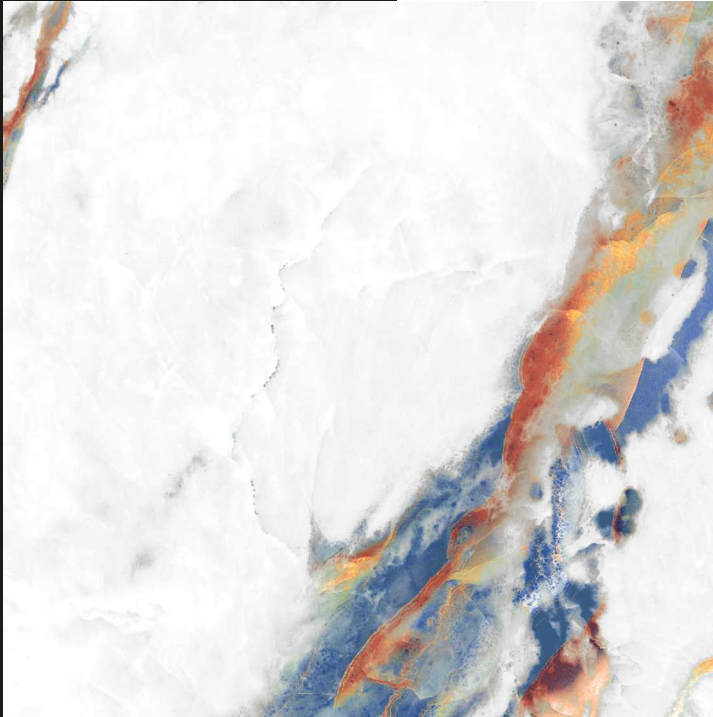

Finish : Glossy

Remdoms : 4

GLOSSY

CORAL & FLAME

600X600MM

Wall Use Tiles : CORAL YELLOW
Floor Use Tiles : FLAME YELLOW

Rainbow
COLLECTION

CRYTSA BLUE