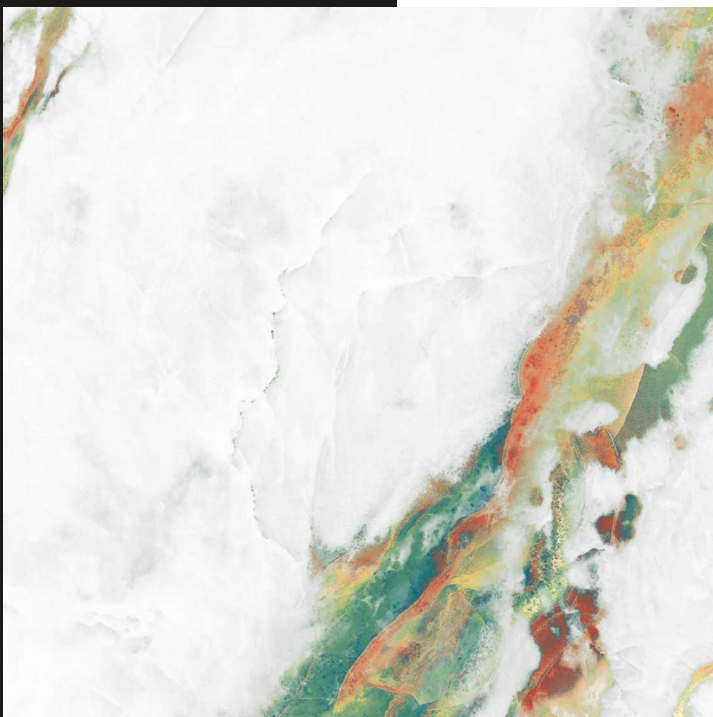

CRYSTA GREEN