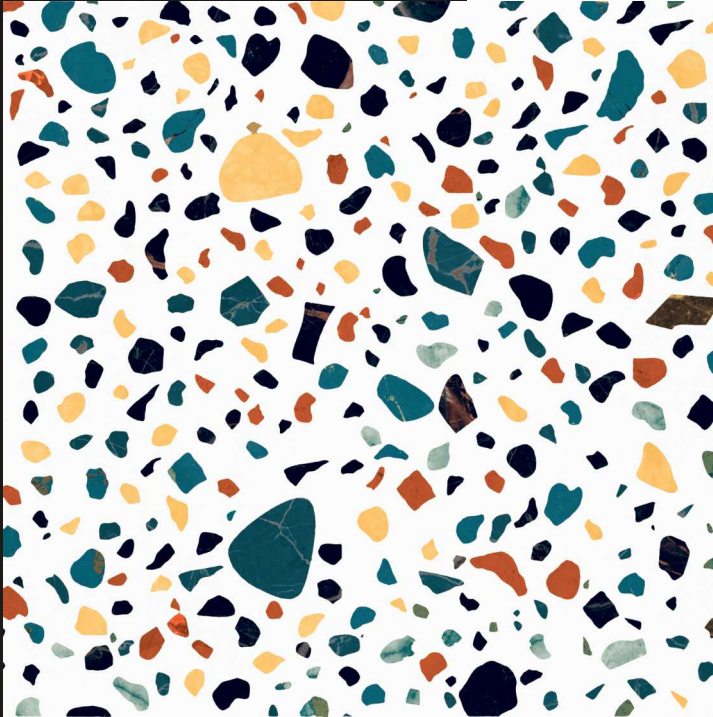

GLOSSY

SURF

600X600MM

Floor Use Tiles : SURF AQUA

Rainbow
COLLECTION

TROPICAL STONE MIX

Size : 600x600mm

Finish : Glossy