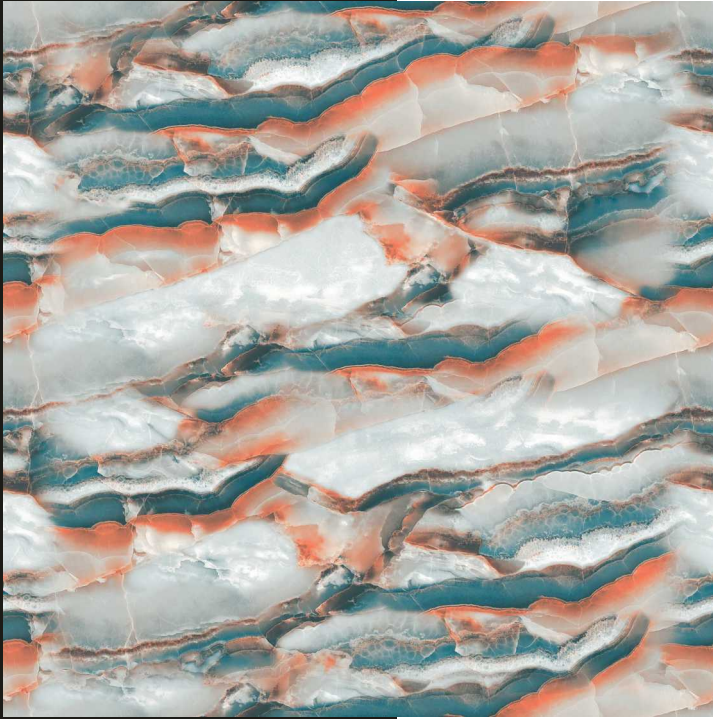

HARBIN AQUA