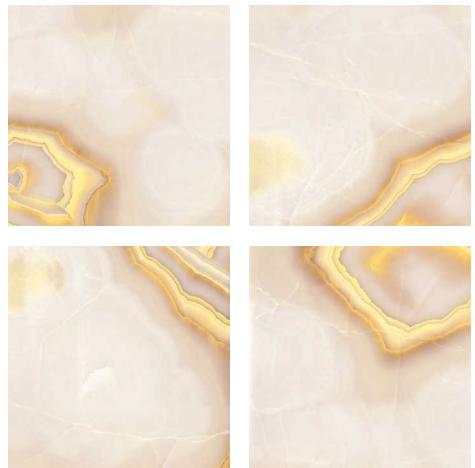

Size : 600x600mm

Finish : Glossy

Remdoms : 4